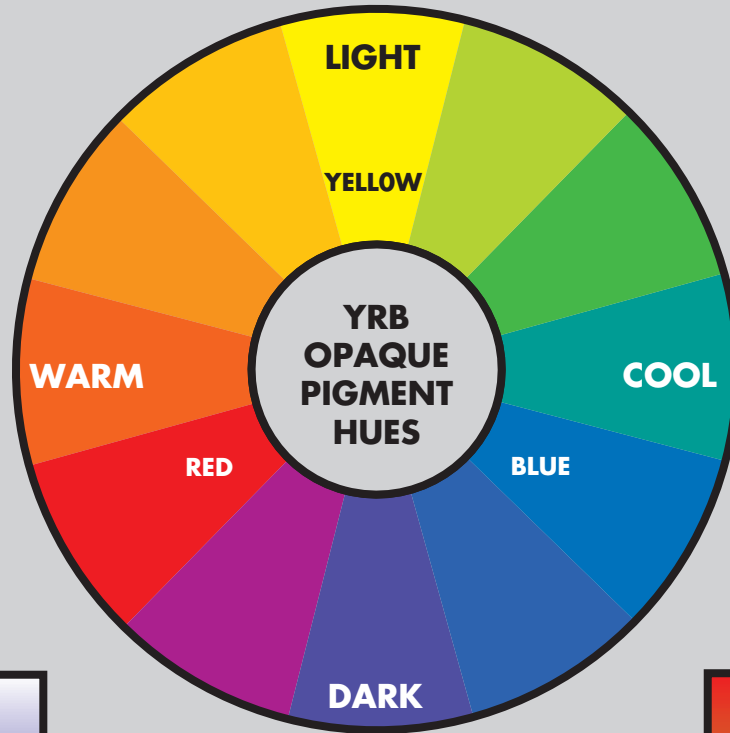

# COLORS

single hue, changing value & intensity

two hues next to each other on color wheel

two hues opposite each other on color wheel

three hues equidistant on color wheel

a hue & hues on either side of its complement