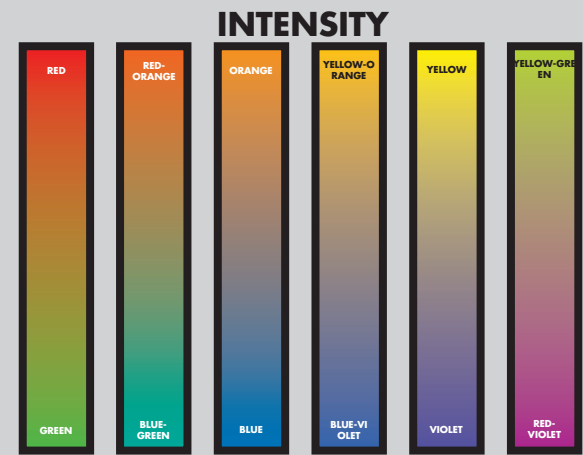

# COLORS

single hue, changing value & intensity

two hues next to each other on color wheel

two hues opposite each other on color wheel

three hues equidistant on color wheel

a hue & hues on either side of its complement